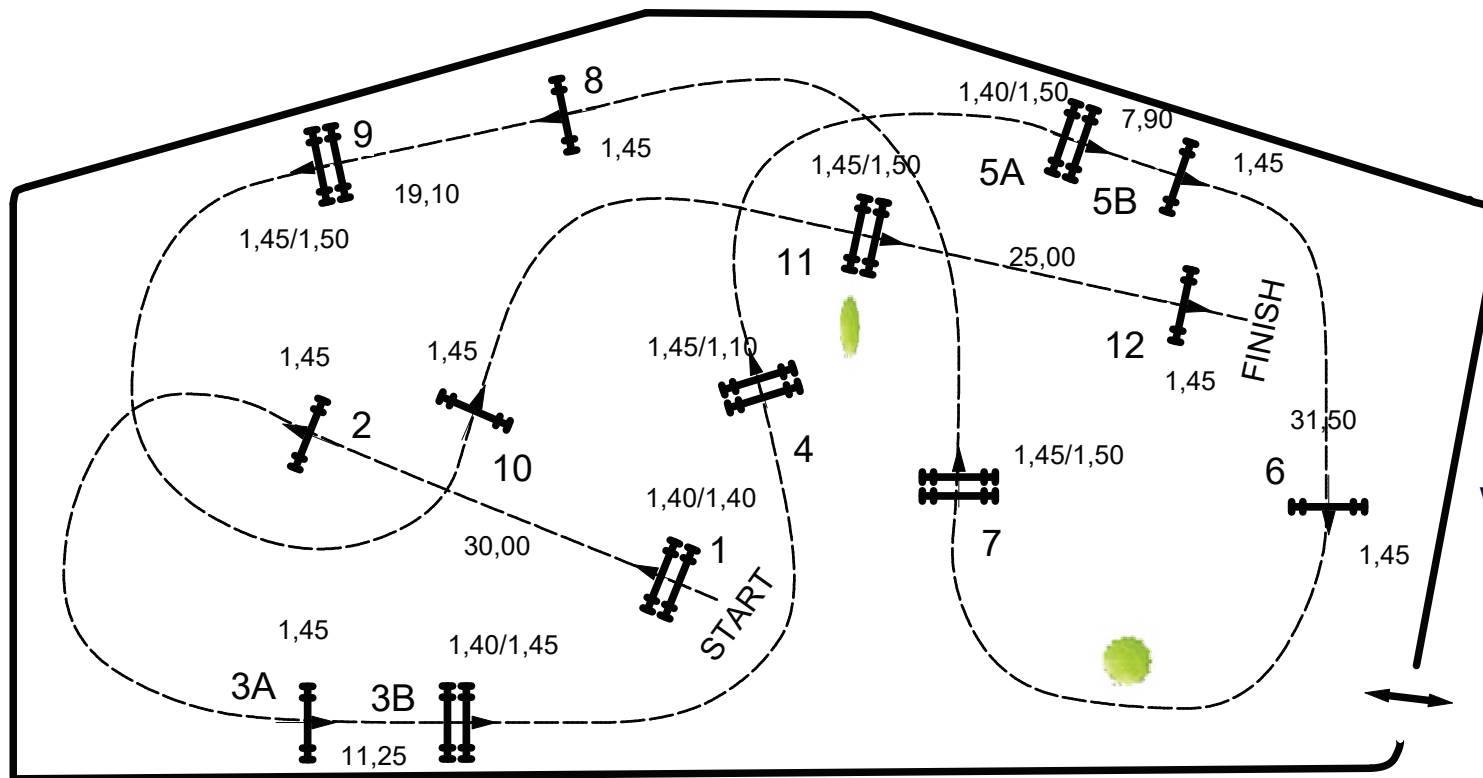

# 2:30 pm (101.) \$35,000 Hollow Creek Farm CSI 3\* Speed Cup

- HEIGHT: 1,45 m
- SPEED: 375m/min
- FEI RG / ART: 238.2.21

- FIRST ROUND: 1 - 12
- DISTANCE: 490m
- TIME ALLOWED: 79 sec

- JUMP OFF: no
- J/O DISTANCE: 0m
- J/O TIME ALLOWED: 0 sec

[www.worldwideequestrian.com](http://www.worldwideequestrian.com)

FOOTING: ESI ALL WEATHER

SCALE: 1:600

OSCAR SOBERON - DALLAS , TX